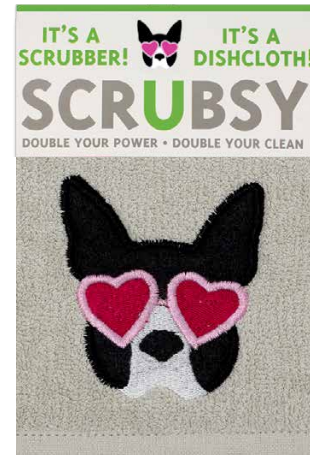

SCRUBSY RETAIL: \$6.99 ea
DIMENSIONS: 12" x 12"

- HEMMED ON ALL FOUR SIDES FOR DURABILITY
- EASY CARE; MACHINE WASH AND REUSE
- DURABLE SCRUBBER IS TOUGH ENOUGH FOR BAKED ON GRIME, BUT GENTLE ENOUGH FOR NON-STICK SURFACES

NEW Blue Bird
5010-2473

Meow
5010-2475
NEW

Pear
5010-2479
NEW

Daisy
5010-2484
NEW

Puppy Love
5010-2477
NEW

Camper
5010-2360

Sunshine
5010-2361

Blue Floral
5010-2220