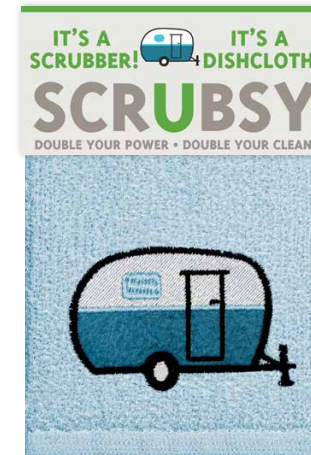

SCRUBSY RETAIL: \$6.99 ea
DIMENSIONS: 12" x 12"

- HEMMED ON ALL FOUR SIDES FOR DURABILITY
- EASY CARE; MACHINE WASH AND REUSE
- DURABLE SCRUBBER IS TOUGH ENOUGH FOR BAKED ON GRIME, BUT GENTLE ENOUGH FOR NON-STICK SURFACES

NEW Blue Bird
5010-2473

Meow
5010-2475
NEW

Pear
5010-2479
NEW

Daisy
5010-2484
NEW

Puppy Love
5010-2477
NEW

Camper
5010-2360

Sunshine
5010-2361

Blue Floral
5010-2220