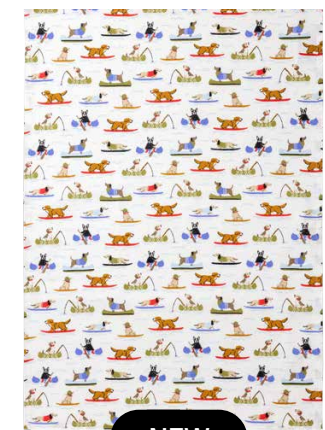

NEW
Lake Dogs
6629-2477