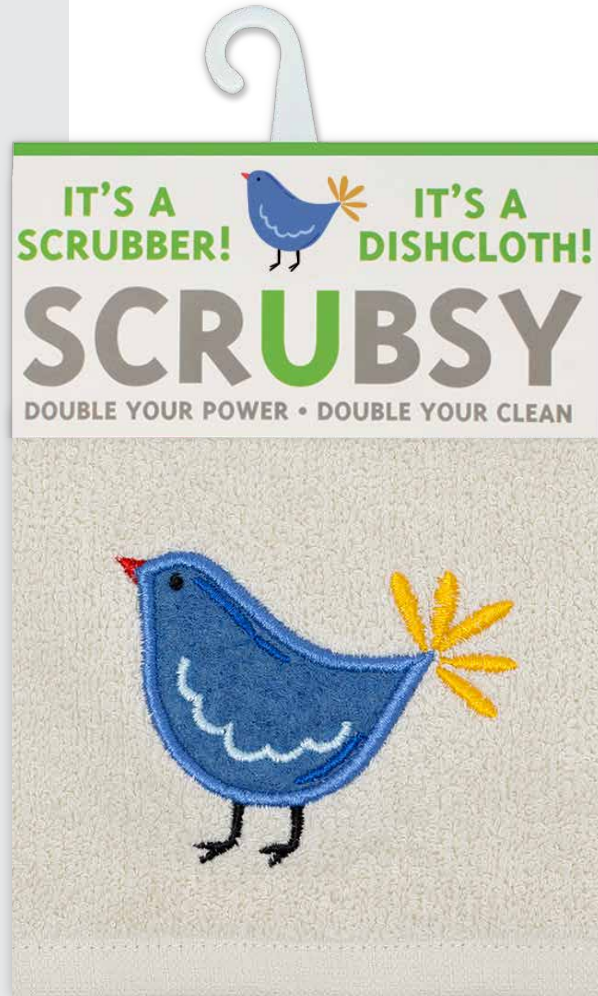

Lemon Grove
5300-2203

Rock Veggies
5300-2248

Pickles
5300-2364

Bees
5300-2250

Dish Cloth & Scrubber

SCRUBSY®

The tough scrubber makes short work of the worst jobs, like baked-on grime. Married to a super-absorbent ridged terry cloth on the front, SCRUBSY® gives you two vital tools in one.

SCRUBSY RETAIL: \$6.99 ea
DIMENSIONS: 12" x 12"

- HEMMED ON ALL FOUR SIDES FOR DURABILITY
- EASY CARE; MACHINE WASH AND REUSE
- DURABLE SCRUBBER IS TOUGH ENOUGH FOR BAKED ON GRIME, BUT GENTLE ENOUGH FOR NON-STICK SURFACES