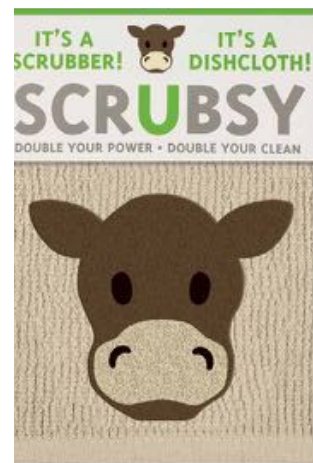

Strawberry
5010-1922

Watermelon
5010-1707

Pineapple
5010-1705

Cherries
5010-2019

Mushroom
5010-2362

Bee
5010-2250

Rooster
5010-1812

Cow
5010-1921

Pig
5010-1811

SCRUB SPONGE DESIGNER PRINTS

- BACK SIDE FEATURES A TOUGH NON-ABRASIVE SCRUBBER
- HANGING LOOP FOR CONVENIENCE

Tough and attractive, these machine-washable Scrub Sponges feature a non-abrasive scrubber side. Can also be washed in dishwasher top rack.

SCRUB SPONGE RETAIL:
\$6.99 ea
DIMENSIONS: 3" x 6.5"

Scandi Birds
6608-2473

NEW

Blueberries
6608-2470

NEW

Spicy
6608-2472

NEW

Happy Campers
6608-2471