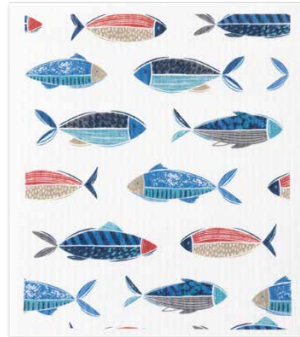

NEW

Funny Fruits
5300-2479

Gnomes
5300-2368

Oars & Paddles
5300-2366

Fish
5300-2367

Succulents
5300-2365

New Poppy
5300-2234

Blue Rooster
5300-2251

SCRUBSY RETAIL: \$6.99 ea
DIMENSIONS: 12" x 12"

- HEMMED ON ALL FOUR SIDES FOR DURABILITY
- EASY CARE; MACHINE WASH AND REUSE
- DURABLE SCRUBBER IS TOUGH ENOUGH FOR BAKED ON GRIME, BUT GENTLE ENOUGH FOR NON-STICK SURFACES