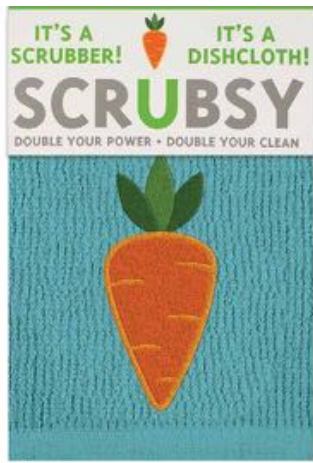

Carrot
5010-1710