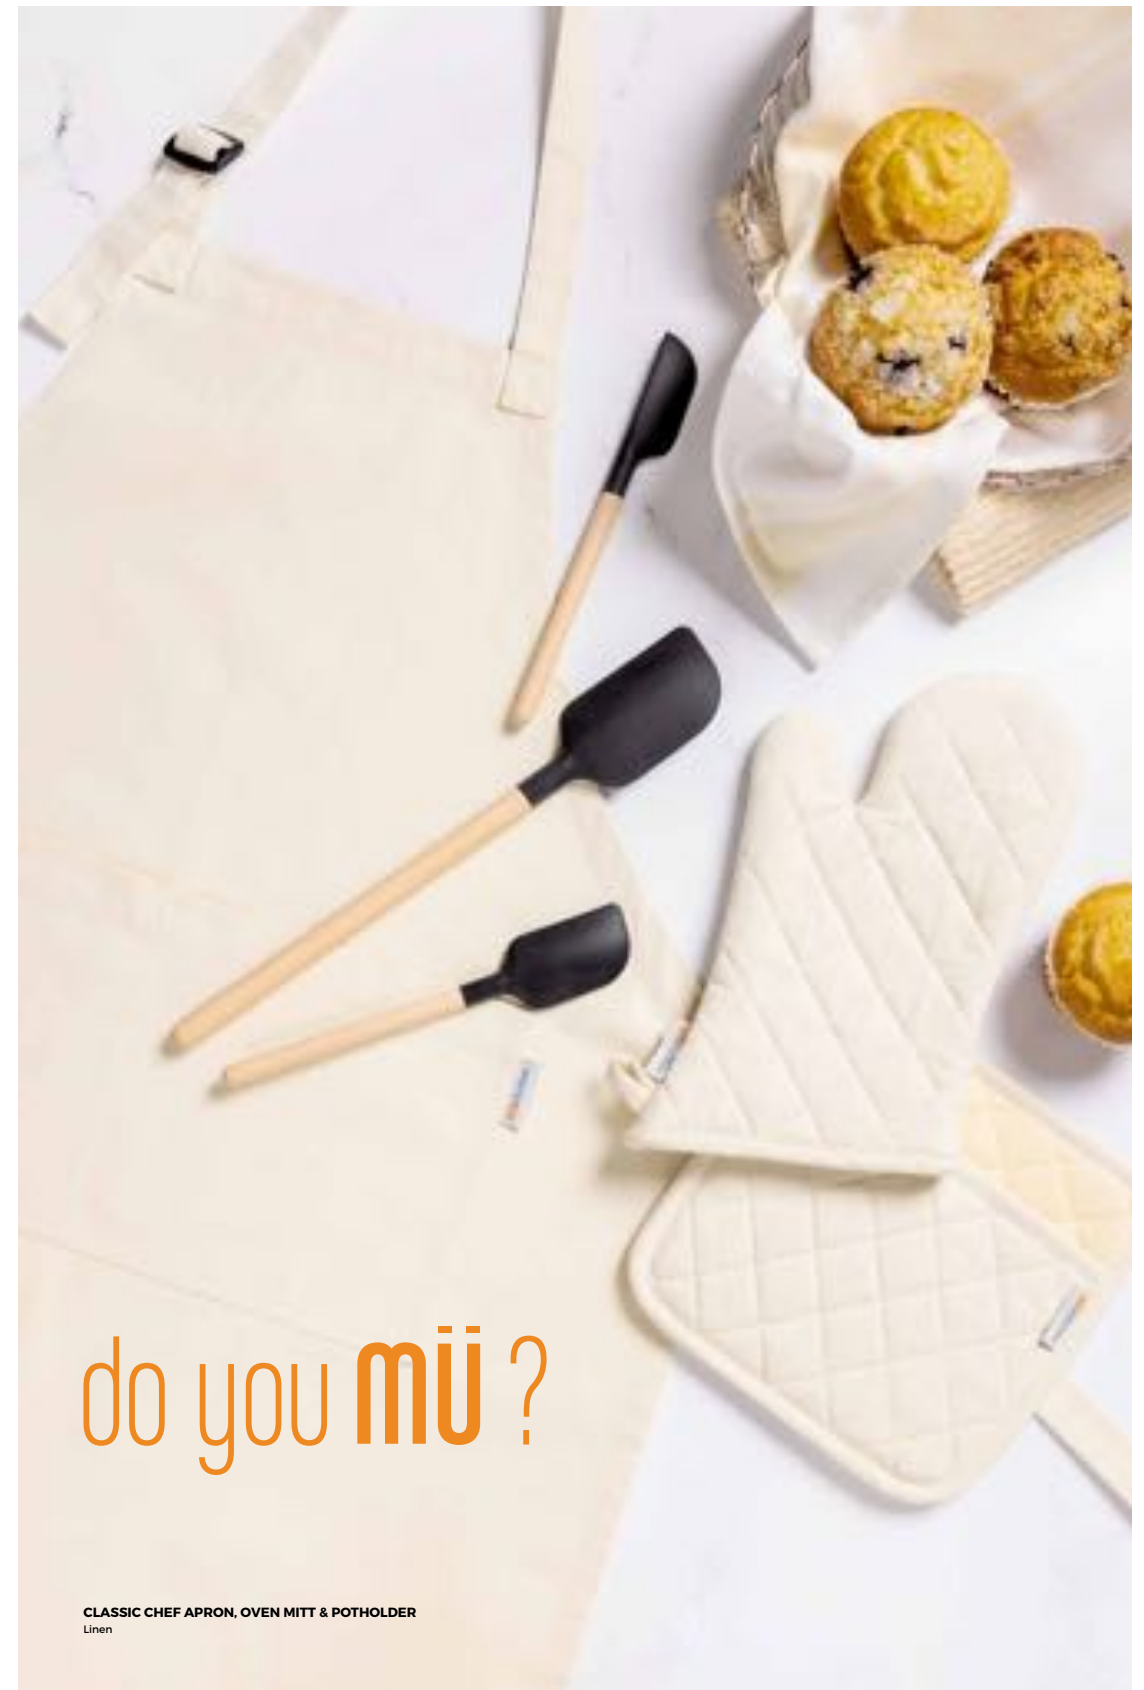

do you mü ?

CLASSIC CHEF APRON, OVEN MITT & POTHOLDER
Linen